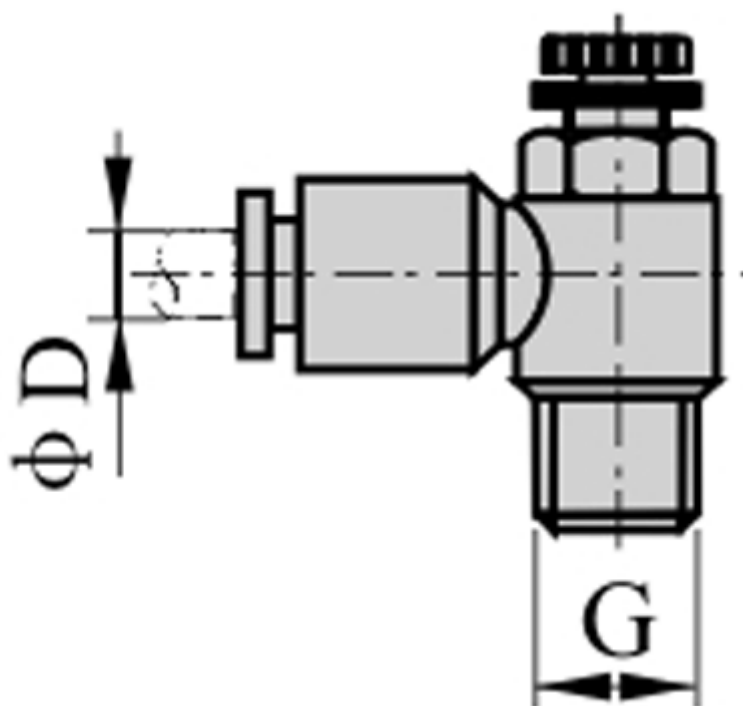

Data Sheet

Article number: 58ESL601

Description: Fitting ESL601, out flow control
thread 1/8", tube diameter 6

Measures

D = 6
Thread = 1/8"